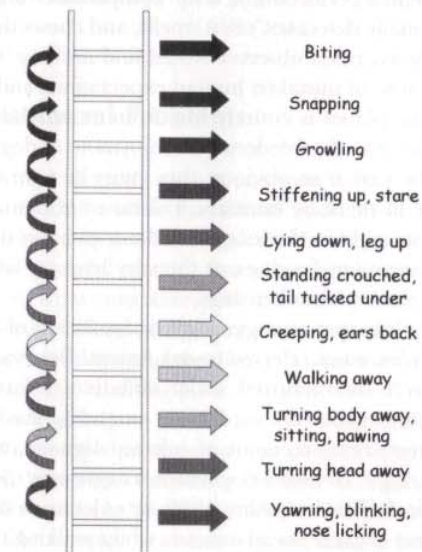

**Fig. 13.1.** The body language of dogs, related to different social attitudes. Reproduced with kind permission from BSAVA.

have enormous significance for particular dogs, but less in others. These are part of a so-called appeasement complex of gestures, designed to invite approach and friendship in potentially threatening encounters.

### The Canine ‘Ladder of Aggression’

© Kendal Shepherd 2004

**Fig. 13.2.** The ‘ladder of aggression’ in dogs, outlining the different escalation phases a dog will typically go through in connection with aggressive behaviour. Reproduced with kind permission from Kendal Shepherd.

evoked or precipitated by inappropriate actions of humans. The important skill needed by people interacting with dogs is to recognize the interaction between signals representing threat-reducing ‘appeasement’ gestures versus those signalling defensive, even offensive, threat. Shepherd’s ‘ladder of aggression’ in Fig. 13.2 shows the fluidity or interconnectedness of dogs’ reactions which are alternatively threatened or threaten.